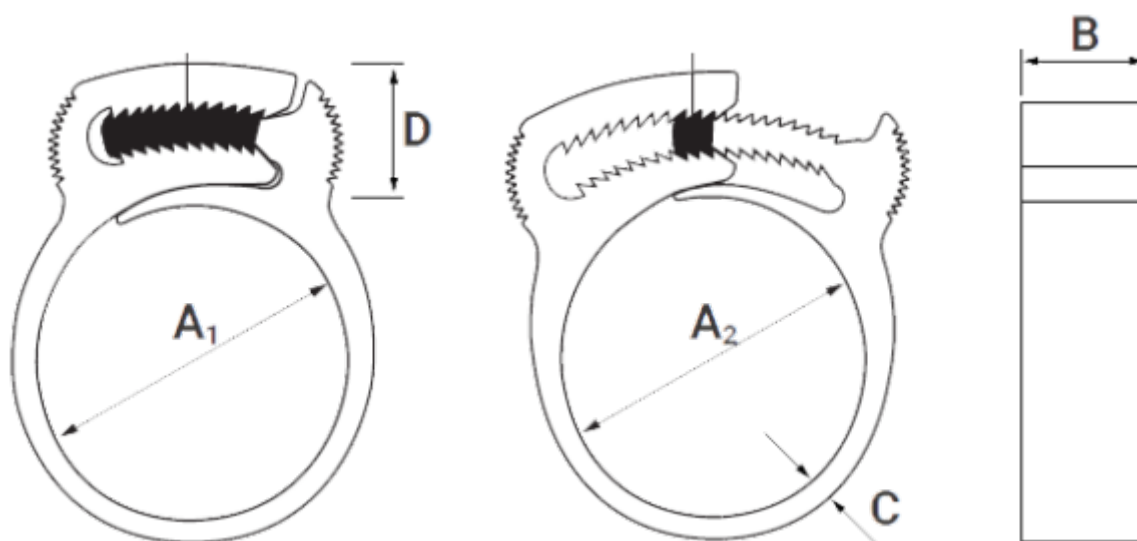

Data Sheet

Article number: 5624

Description: KLEEclips type W Ø52.7-56.4

Measures

A1 = 53.0

A2 = 58.0

B = 9.0

C = 2.1

D = 14.7

Size = W

Weight (g) = 761